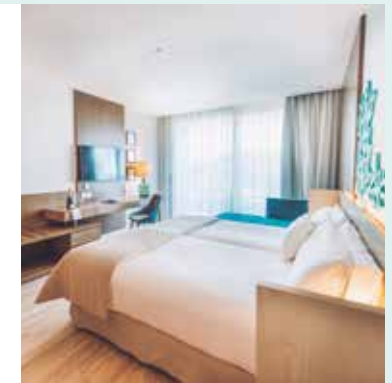

LLAUT PALMA

 ★ ★ ★ ★ ★

 IBEROSTAR SELECTION

SPAIN · MAJORCA · PLAYA DE PALMA

NEW DESIGNER HOTEL IN PLAYA DE PALMA

SPA CENTRE WITH MASSAGES AND TREATMENTS

FUNCTION ROOM FOR MEETINGS & EVENTS

WIDE RANGE OF DINING OPTIONS

THREE GOLF COURSES IN THE VICINITY

| | |
|--------------------------------|--|
| LOCATION | One row back from the beach 15 min. from the city centre 7 km from the shopping area 7 km from Palma Airport (PMI) |
| ACCOMMODATION | 186 rooms, including Deluxe rooms, Suites, Junior Suites and accessible rooms |
| FACILITIES AND SERVICES | Two outdoor pools Three bars: Lobby bar, KATAGI Blau Rooftop Bar and Norai Bar Free Wi-Fi Spa with 7 massage booths (\$) Beauty treatments (\$) Safe Laundry service (\$) Conference room for up to 110 people Covered parking (\$) |
| STAR PRESTIGE (\$) | Adults Only area Superior rooms VIP service with private reception Lounge with open bar, TV and daily newspapers Exclusive sun terrace with Balinese beds |
| CUISINE | Buffet restaurant with show cooking Two à la carte restaurants Themed nights |
| SPORTS | Fitness centre (from 18 years old) 3 golf courses in the vicinity |

GREAT LOBBY AREA AND HOTEL FACILITIES FOR HOLDING SMALL MEETINGS SUCH AS INTERVIEWS OR ONE-ON-ONE MEETINGS

MICE FACILITIES

Room Bitácora: 167,5 m², multi-purpose room which can accommodate 109 people in a theatre-style layout with direct access from the street
Lobby area: 38m², next to the meeting room
“Katagi Blau” Restaurant, Asian restaurant with Mediterranean fusion, Show cooking and brunch on Sundays, panoramic views over the bay of Palma