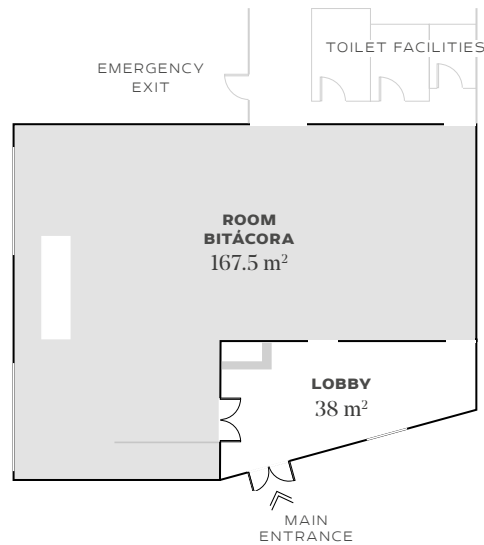

Tel.: +34 971 077 000
Email: Iberostarmeetings.pmi@iberostar.com

| ROOMS | ROOM BITÁCORA | LOBBY |
|----------------|---------------|----------|
| AREA (m²) | 167.5 | 38 |
| DIMENSIONS (m) | 17.23 x 7 | 6.4 x 11 |
| HEIGHT (m) | 2.47 | - |
| COLUMN | NO | NO |
| FLOOR | - | - |
| NATURAL LIGHT | YES | YES |
| CAPACITY (PAX) | THEATER | 109 |
| | CLASSROOM | 80 |
| | U-SHAPE | 40 |
| | IMPERIAL | 30 |
| | BOARDROOM | - |
| | BANQUET | - |
| | COCKTAIL | - |

- Rooms' main structures
- Additional areas
- Conference area or zone (in m²)

“BITÁCORA” MULTI-PURPOSE ROOM WHICH MEASURES 167.5 M² AND CAN ACCOMMODATE 109 PEOPLE IN A THEATRE-STYLE LAYOUT

ROOFTOP BAR AND RESTAURANT TO ENJOY THE BEST CUISINE IN ITS ASIAN RESTAURANT OR HAVE A DRINK WITH SEA VIEWS

GREAT LOBBY AREA AND HOTEL FACILITIES FOR HOLDING SMALL MEETINGS SUCH AS INTERVIEWS OR ONE-ON-ONE MEETINGS

MICE FACILITIES

Room Bitácora: 167,5 m², multi-purpose room which can accommodate 109 people in a theatre-style layout with direct access from the street
Lobby area: 38m², next to the meeting room
“Katagi Blau” Restaurant, Asian restaurant with Mediterranean fusion, Show cooking and brunch on Sundays, panoramic views over the bay of Palma